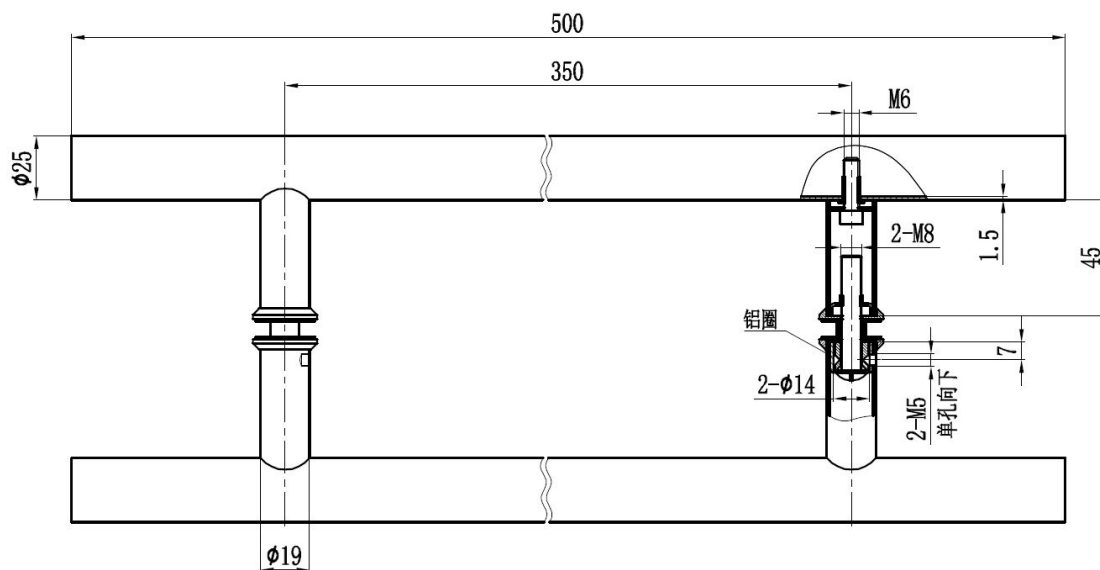

## Description:

Door Handle "Oder" SS304 Brushed,  $\phi 25 \times 500$ mm, cc 350mm, 8-12mm Glass Thickness, Bore:  $\phi 12$ mm

## Item number:

17.87.003-0

Units	Box	Carton	HS Code	Barcode
Pair	1	10	8302415000	 5704866444958